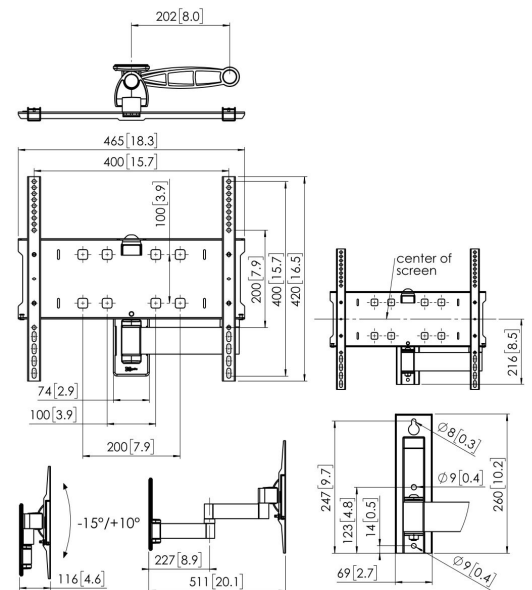

## PFW 3040 Display Wall Mount turn & tilt

The safe and elegant PFW 3000 Series is designed with hospitality content in mind.

## PFW 3040 Display Wall Mount turn & tilt

# Specifications

Article number (SKU)	7330400
Colour	Black
EAN single box	8712285335181
Product size	M
TÜV certified	Yes
Tilt	Tilt -15°/+10°
Turn	Up to 180°
Guarantee	5 years
Min. screen size (inch)	39
Max. screen size (inch)	55
Max. weight load (kg/Lbs)	35 / 77.16
Min. hole pattern	100mm x 100mm
Max. hole pattern	400mm x 400mm
Max. bolt size	M8
Max. height of interface (mm)	420
Max. width of interface (mm)	465
Fischer inside	Yes
Levelling function	Post-installation horizontal levelling
Lockable	True
Lock options	Lock included / integrated
Max. distance to the wall (mm / inch)	511 / 20.12
Max. horizontal hole pattern (mm)	400
Max. screen size (inch)	55
Max. vertical hole pattern (mm)	400
Min. distance to the wall (mm / inch)	116 / 4.57
Min. horizontal hole pattern (mm)	100
Min. screen size (inch)	39
Min. vertical hole pattern (mm)	100
Number of pivot points	3
Universal or fixed hole pattern	Universal